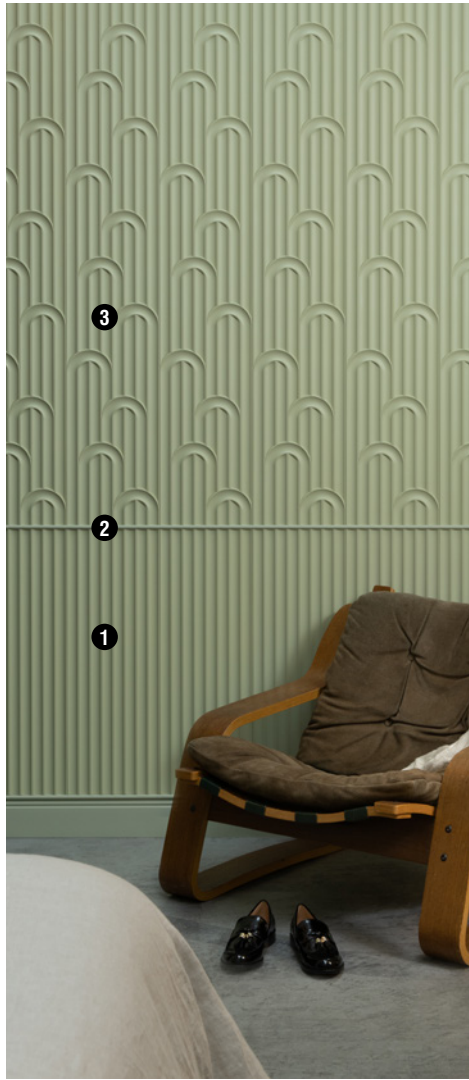

Scan to discover our
 flexible 3D wallpanels

KINGSIZE PANELS 2M

Installation Videos
 Manuals
 DecoFix Glue Calculator

Scan the QR Code
 or visit
www.oracdecor.com > Installation

PERFECT FINISHING WITH CX190, SX194 AND PX209