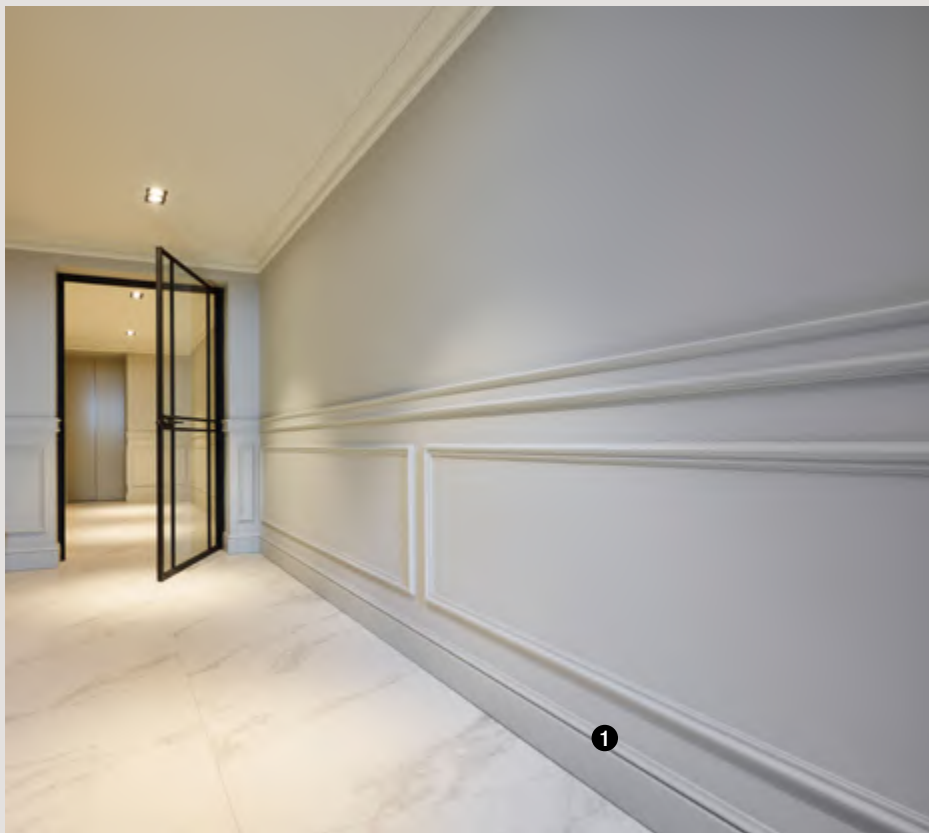

3. GO!

Easy to install

INSTALLATION VIDEOS & MANUALS
DECOFIX GLUE CALCULATOR

SCAN THE QR CODE OR
VISIT WWW.ORACDECOR.COM > INSTALLATION

1 SX118

Transform bare walls into eye-catching elevations.

ORAC[®]
DECOR