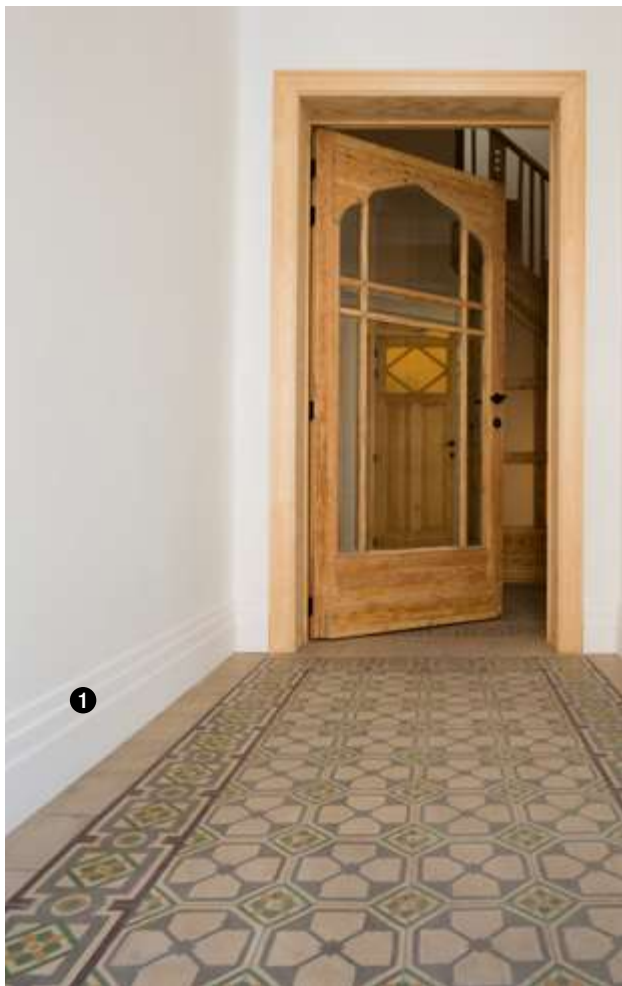

❷ SX173

1 SX181

HIGH LINE

3 SX180F

NEW

SX187 | SX187F HIGH LINE
200 x 7,5 x 1,2 cm
Duropolymer®
Designed by
Pierre Daems

SX180 | SX180F HIGH LINE
200 x 12 x 1,6 cm
Duropolymer®
Designed by
Pierre Daems

SX181 HIGH LINE
200 x 20 x 2,2 cm
Duropolymer®
Designed by
Pierre Daems